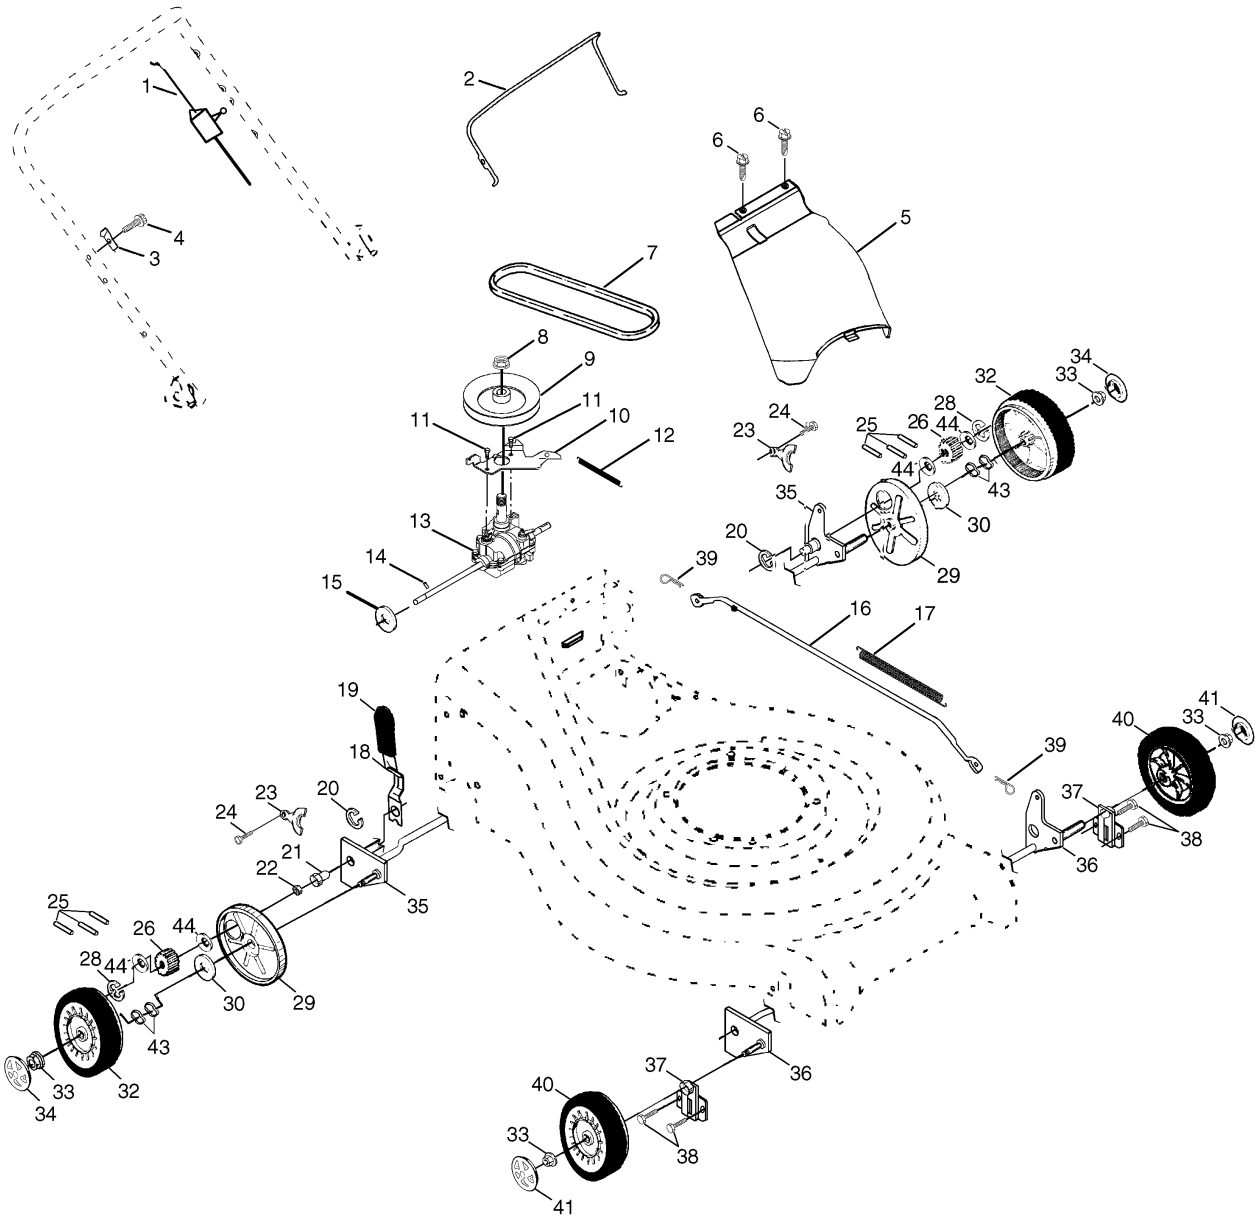

REPAIR PARTS

ROTARY LAWN MOWER - - MODEL NO. P531PD (P531PDC) 954 12 00-17

REPAIR PARTS

ROTARY LAWN MOWER - - MODEL NO. P531PD (P531PDC) 954 12 00-17

KEY NO.	PART NO.	DESCRIPTION
1	532161587	Cable Drive
2	532161473	Bail Control Drive
3	532164557	Bracket, Downstop
4	532083816	Screw Hex Wash Head Tapping 10-2
5	532161537	Cover Drive
6	532750634	Screw Thdrol 10-25 x .50
7	532160816	V-Belt
8	532132010	Nut Lock Flanged 3/8-16 Zinc
9	532163939	Pulley Driven
10	532164553	Belt Keeper
11	817541011	Screw Hex Wash Head 10-24 X .668
12	53275192	Spring
13	532169611	Transmission Asm.
14	532145354	Pin Spring Thrust
15	532057079	Washer Hardened
16	532164551	Rod Connecting
17	532161602	Spring Extension
18	532164554	Spring Selector
19	532161961	Knob Selector Spring
20	812000022	E-Ring 7/8

KEY NO.	PART NO.	DESCRIPTION
21	532163365	Bearing Support
22	532166849	Bearing Ball
23	532164555	Retainer Drive Asm. Stmp.
24	532057808	Screw Hex Head Tapping 1/4-20 x .75
25	532166453	Drive Pawl
26	532166450	Pinion, Drive RH
28	812000058	E-Ring 7/16
29	532088080	Cover, Dust Wheel
30	532067725	Washer 1/2 x 1-1/2 x .134
32	532162063	Wheel 9 x 2
33	532083923	Nut Hex Flange Lock
34	532150181	Hubcap
35	532164552	Shaft Asm. Rear
36	532164550	Shaft Asm. Front
37	532161463	Retainer Front Shaft
38	532163409	Screw 12 x 5/8
39	532700279	Clip Retainer
40	532157178	Wheel 8 x 2
41	532150182	Hubcap
43	532057143	Wave Washer
44	532052160	Washer